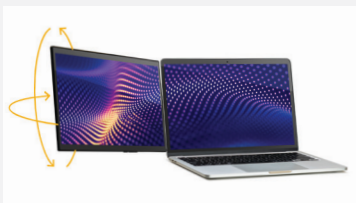

Whether in the office, at home, or on-site, give your team the freedom to work anywhere with a lightweight attachable monitor setup.

Experience Customizable Viewing

Designed to fit your flexible workday, adjusts to any viewing angle and seamlessly transitions into a freestanding monitor.

Patented Swivel Hinge

Effortlessly swivels 360° and rotates 270° for uninhibited viewing.

Breakthrough Nesting Design

Ultra-slim touchscreens nest perfectly together for easy transport.

Secure Screen Attachment

Adheres directly to laptops with an extra-strength hidden magnetic plate.

Features on Your Portable Workspace.

Tempered Glass

Aluminum
Anodized Frame

Integrated
Kickstand

Ultra-Sleek
Design

Seamless
Autorotation

Custom
Display Menu

Tech Specs

Screen Size: 13.3"

Dimensions: 0.25 x 7.5 x 12.75"

Display Type: LCD

Resolution: 1920x1080

Brightness: 400 Cd/m2

Power Consumption: 2W